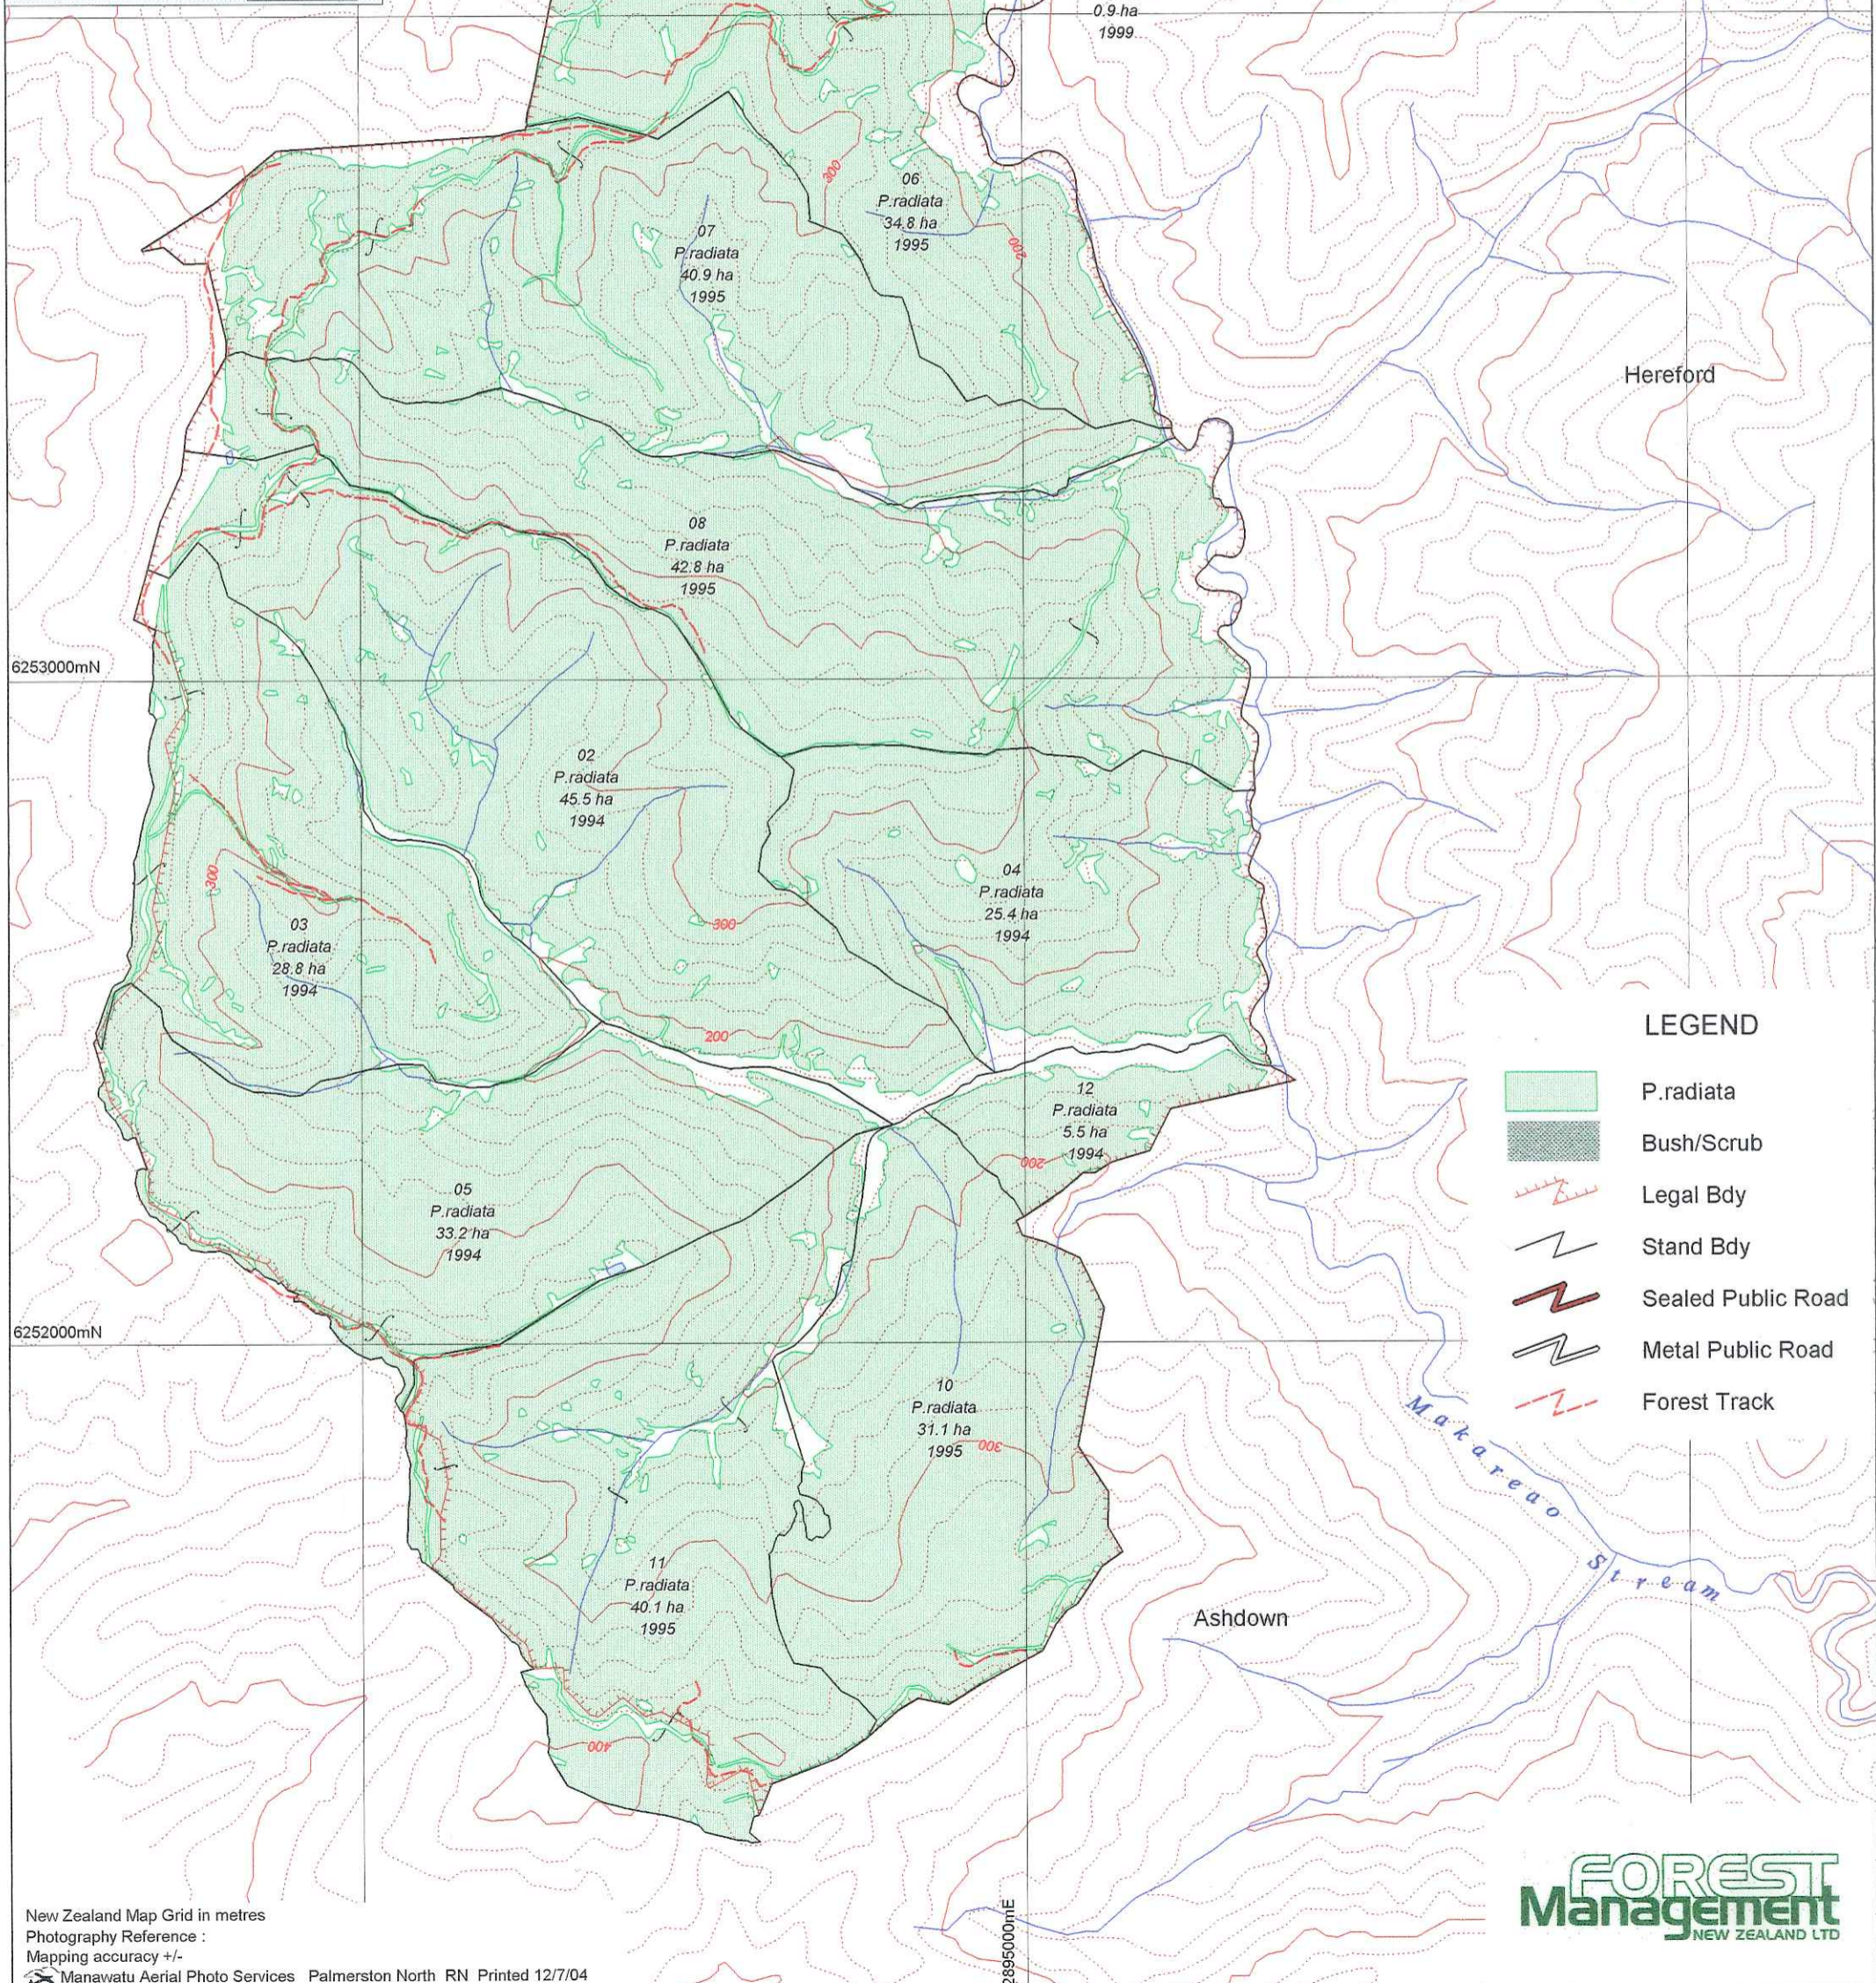

Longridge Forest

Scale 1:10 000

200 0 200 400 600 800 metres

Contour Vertical Interval 20 metres

LEGEND

-  P. radiata
-  Bush/Scrub
-  Legal Bdy
-  Stand Bdy
-  Sealed Public Road
-  Metal Public Road
-  Forest Track