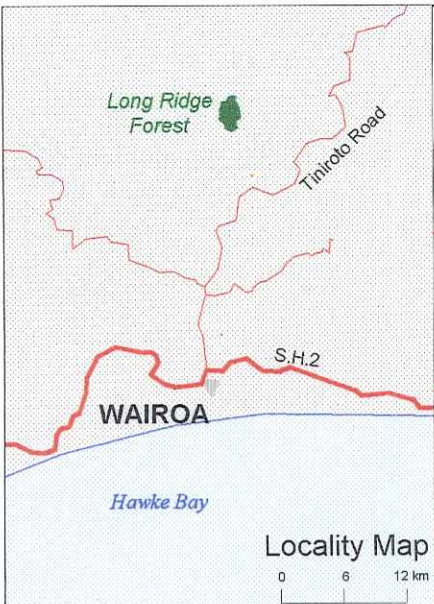

Longridge Forest

Scale 1:10 000

200 0 200 400 600 800 metres

Contour Vertical Interval 20 metres

LEGEND

-  P. radiata
-  Bush/Scrub
-  Legal Bdy
-  Stand Bdy
-  Sealed Public Road
-  Metal Public Road
-  Forest Track